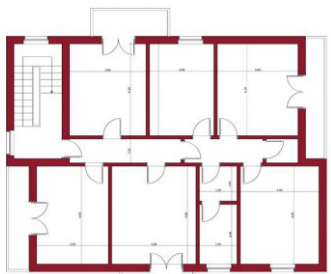

Age Construction: 1967

Balconies: Present

Kitchen: Exposed Kitchen

Box: Quadruple

Features

Terrace: 10 \square	Tv Antenna	Porch: 100 \square
Tv SAT	Fireplace	Wiring
Shower	Wooden Window Frames	Shutters

Nearby

PIANO TERRA

PIANO PRIMO

STATO ATTUALE

PIANO PRIMO

STATO FUTURO

PIANO TERRA

PIANO PRIMO

STATO ATTUALE