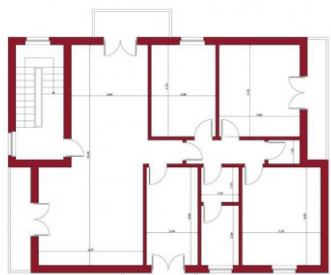

Age Construction: 1967

Balconies: Present

Kitchen: Exposed Kitchen

Box: Quadruple

Features

Terrace: 10 \square	Tv Antenna	Porch: 100 \square
Tv SAT	Fireplace	Wiring
Shower	Wooden Window Frames	Shutters

Nearby

PIANO TERRA

PIANO PRIMO

STATO ATTUALE

PIANO PRIMO

STATO FUTURO

PIANO TERRA

PIANO PRIMO

STATO ATTUALE