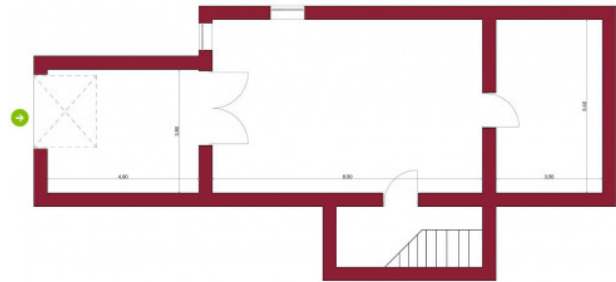

The villa, with an internal surface of about 345 square meters, is distributed on several levels with a private garden of over 10,000 square meters with well-kept spaces and a great variety of plants and fruit trees, which envelop the house, guaranteeing maximum privacy and independence.

Composed of ground floor, first floor and basement, it is adjacent to a porch with a wood oven for pleasant evenings of relaxation.

The structure is completed by a large wine cellar and spaces to be used as a hobby room.

PIANO TERRA 

PIANO TERRA

PIANO SEMINTERRATO

PIANO PRIMO

PIANO TERRA
LE MISURE VANNO VERIFICATE IN SEDE DI RILIEVO

PIANO PRIMO
LE MISURE VANNO VERIFICATE IN SEDE DI RILIEVO

PIANO SEMINTERRATO
LE MISURE VANNO VERIFICATE IN SEDE DI RILIEVO