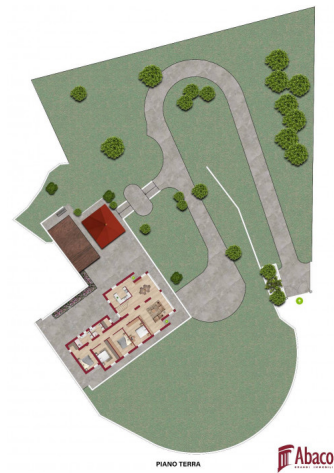

The villa, with an internal surface of about 345 square meters, is distributed on several levels with a private garden of over 10,000 square meters with well-kept spaces and a great variety of plants and fruit trees, which envelop the house, guaranteeing maximum privacy and independence.

Composed of ground floor, first floor and basement, it is adjacent to a porch with a wood oven for pleasant evenings of relaxation.

The structure is completed by a large wine cellar and spaces to be used as a hobby room.

PIANO TERRA 

PIANO TERRA

PIANO SEMINTERRATO

PIANO PRIMO

PIANO TERRA
LE MISURE VANNO VERIFICATE IN SEDE DI RILIEVO

PIANO PRIMO
LE MISURE VANNO VERIFICATE IN SEDE DI RILIEVO

PIANO SEMINTERRATO
LE MISURE VANNO VERIFICATE IN SEDE DI RILIEVO